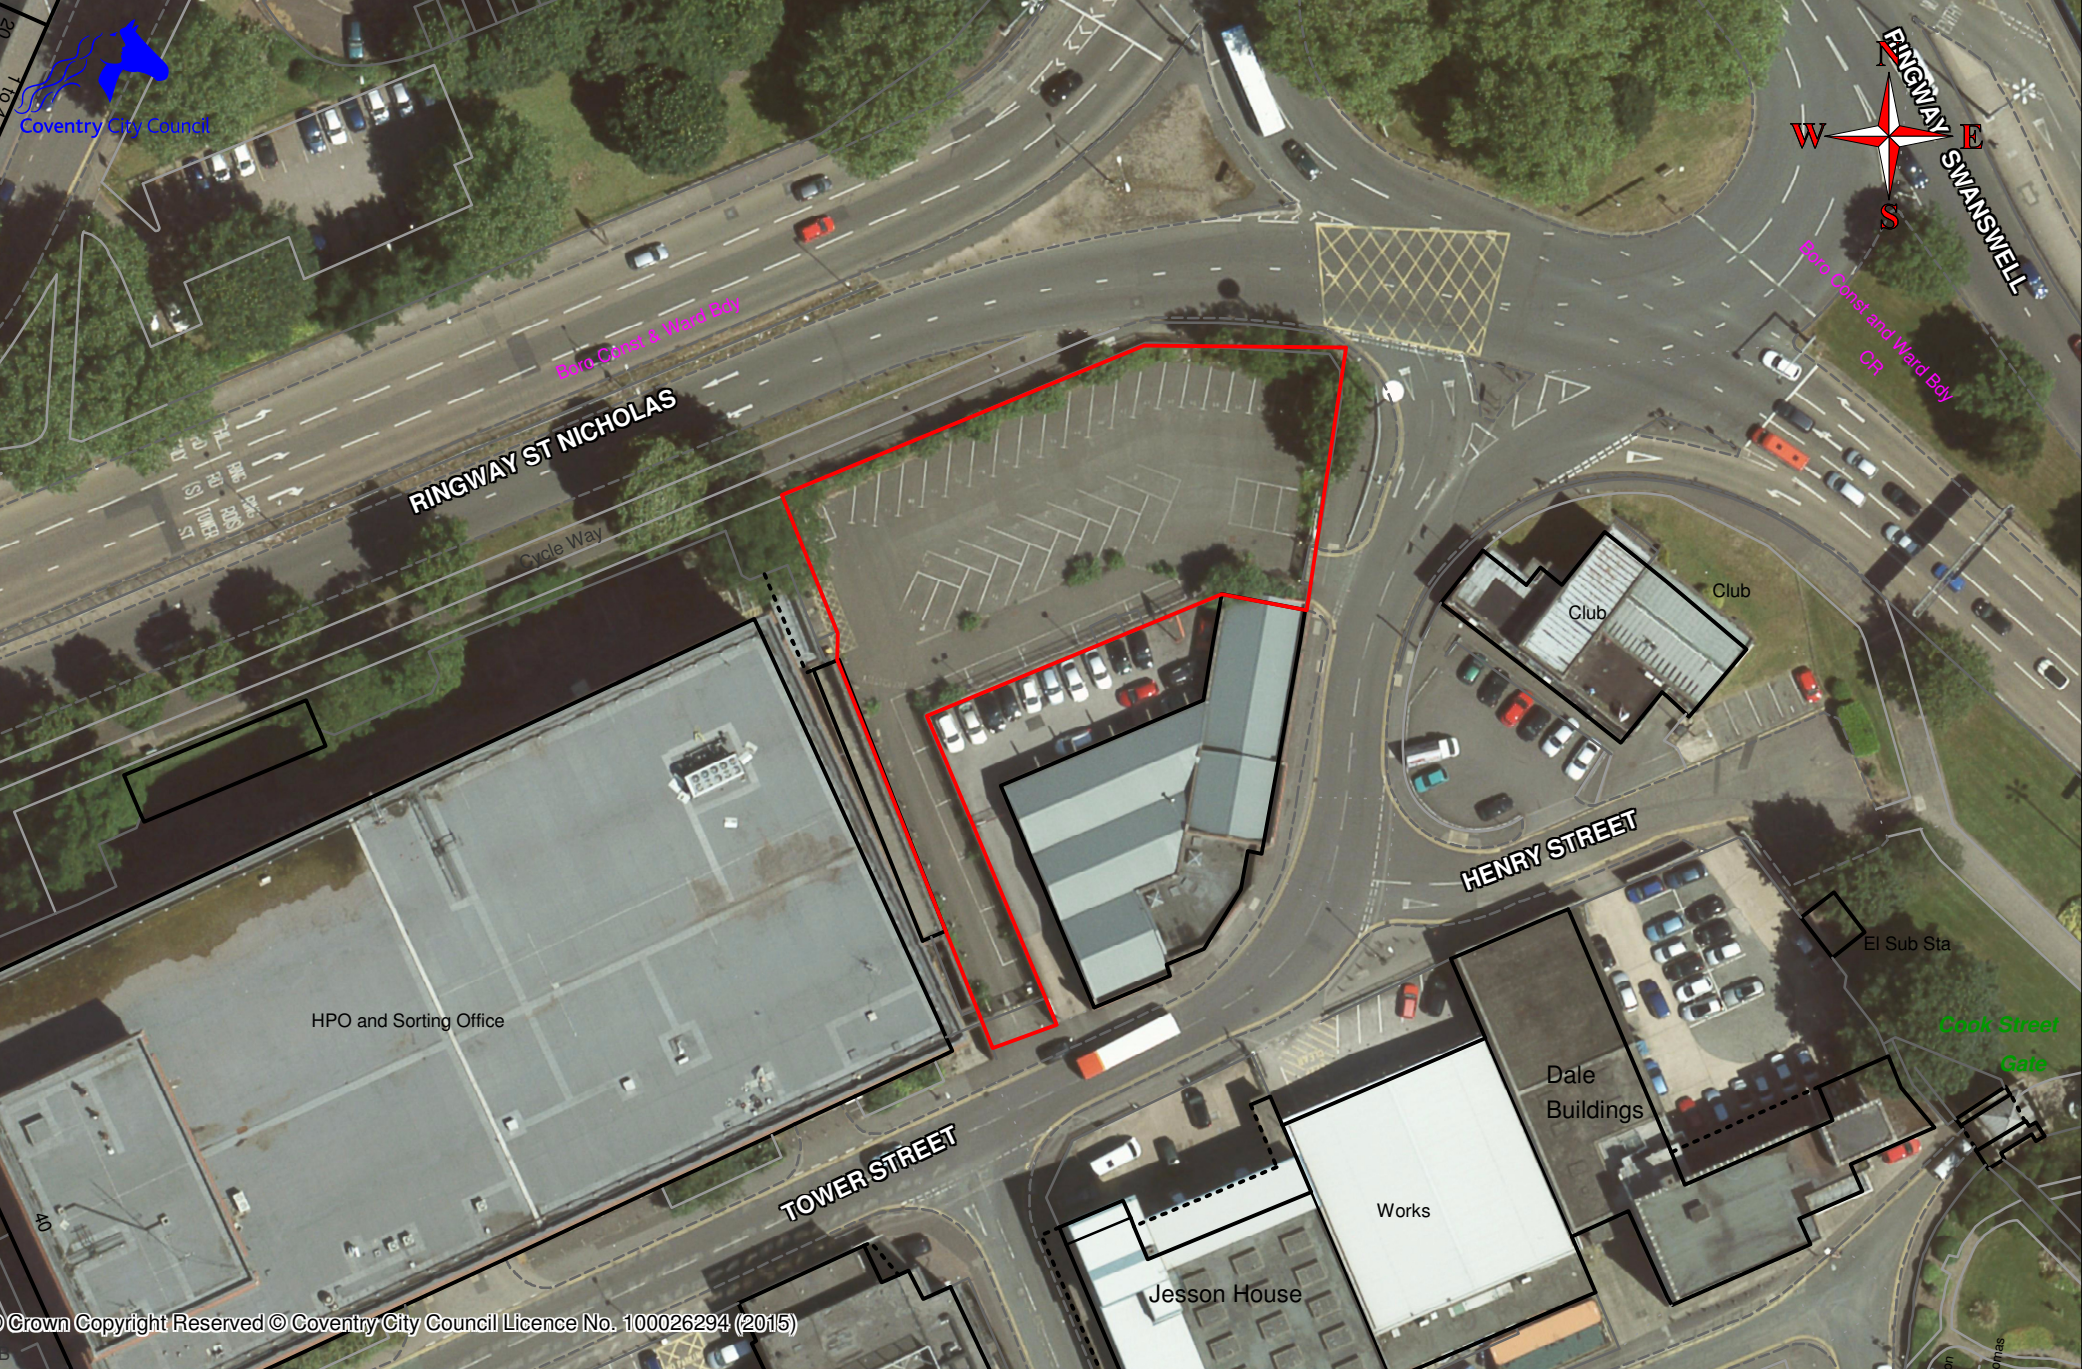

Land at Tower Street, Coventry.

Scale at A4 1 : 800

© Crown Copyright Reserved © Coventry City Council Licence No. 100026294 (2015)